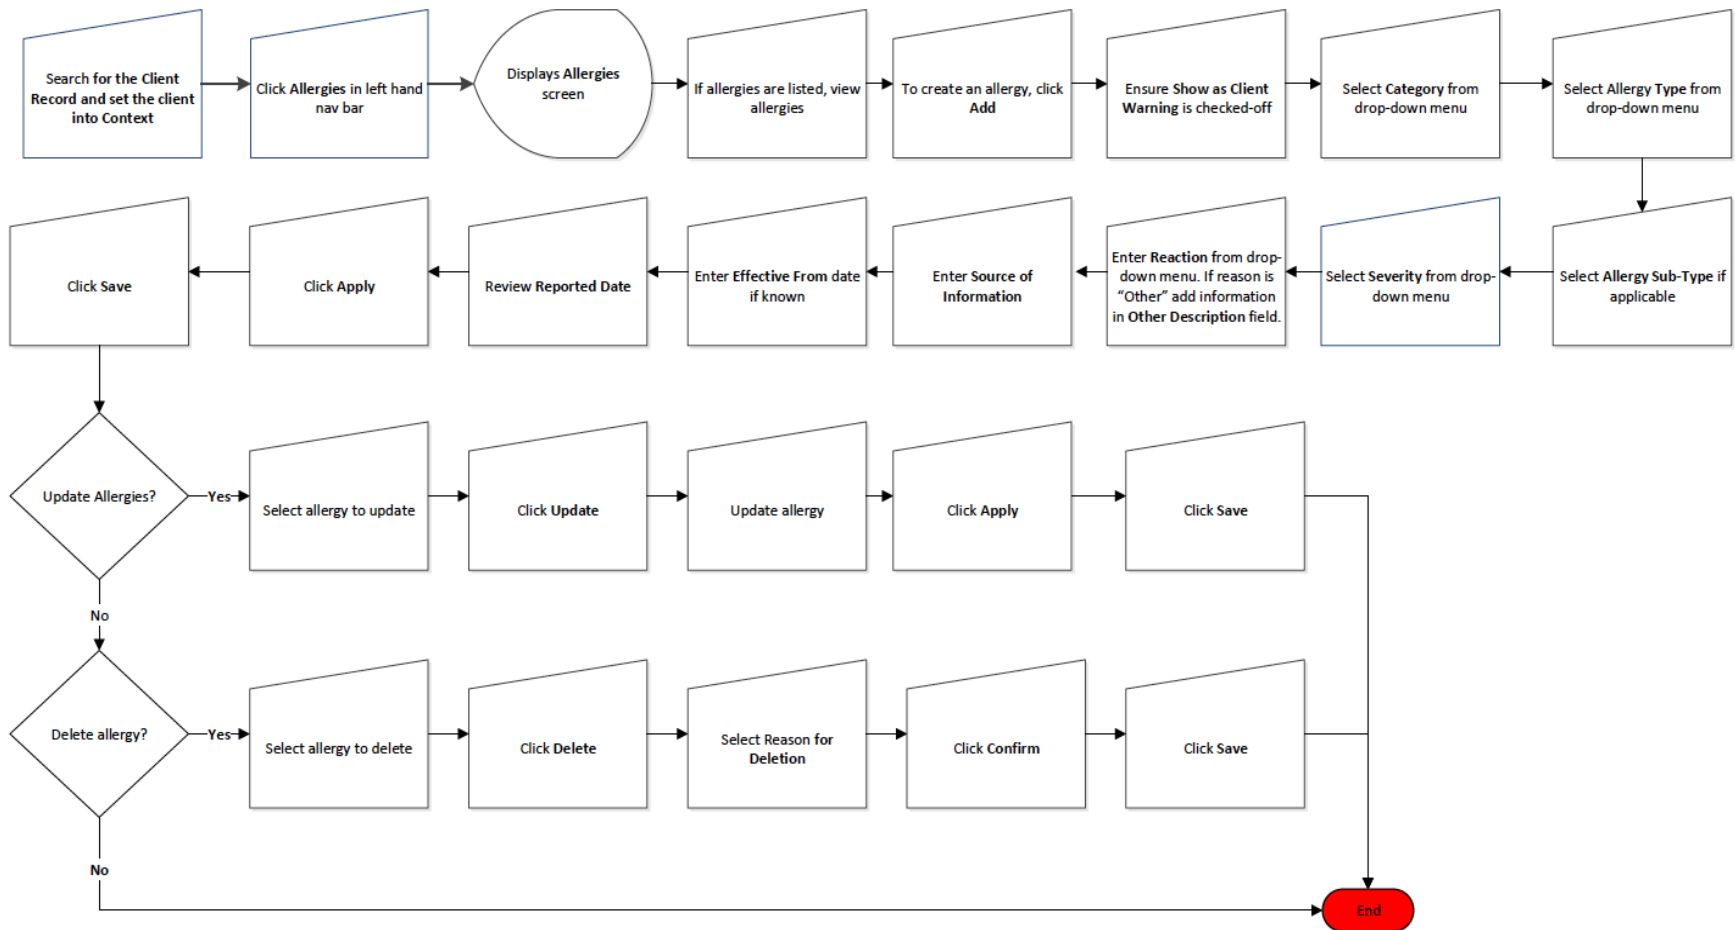

## Allergies – QRC 1.8

### Point to Remember

- Allergies may also be viewed by clicking the yellow **Alerts** symbol in the top left-hand corner of the screen.