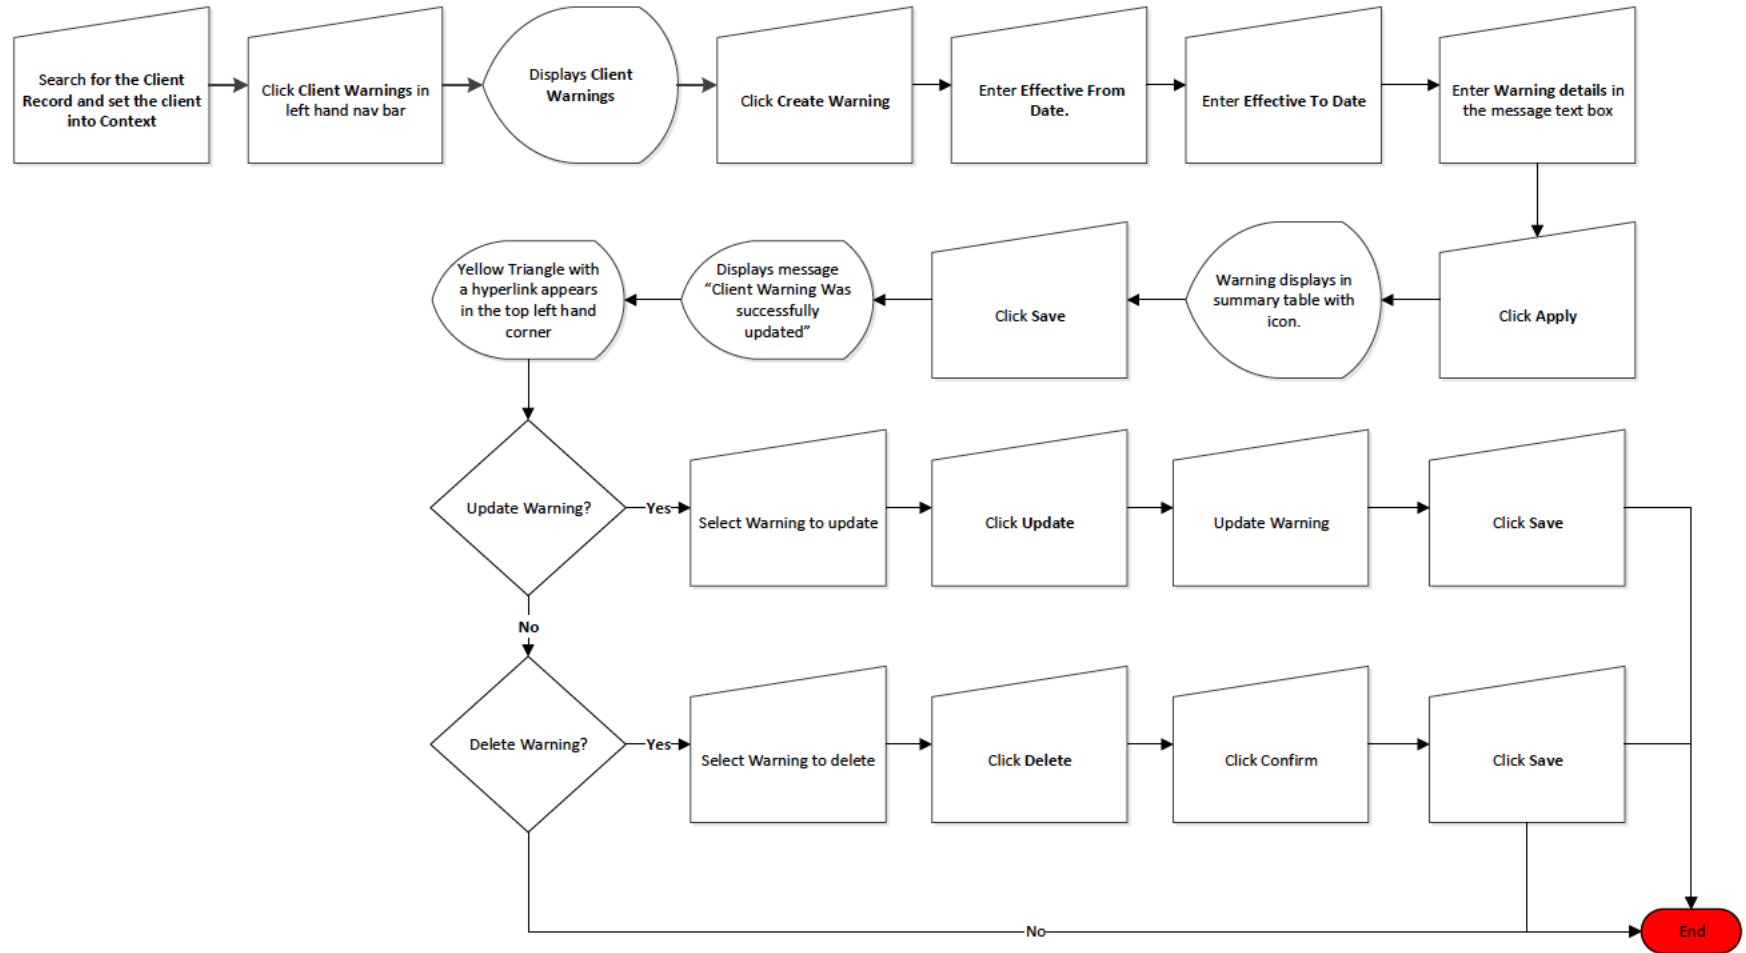

## Client Warnings – QRC 1.6

### Points to Remember

- Content in Warnings is visible to all Panorama users. Avoid including sensitive information.