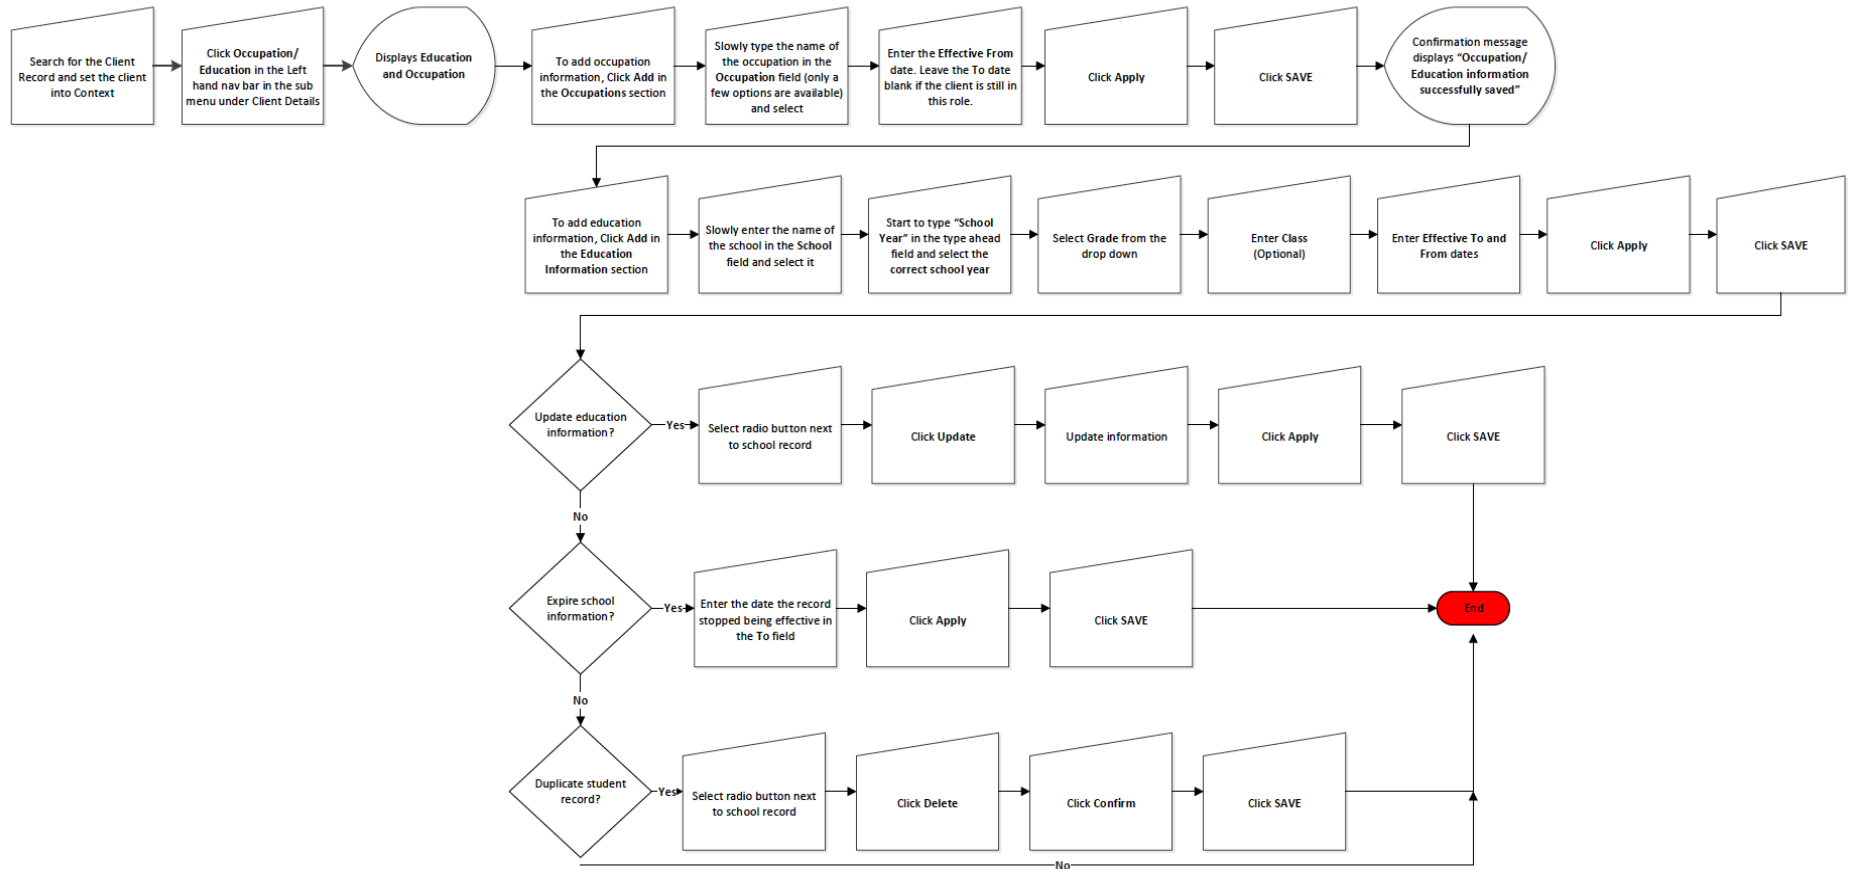

Education and Occupation – QRC 1.4

Points to Remember

Panorama Quick Reference Card

- School class lists from the Nova Scotia School Information System (NS-SIS) are loaded into Panorama and updated monthly. Do not add education records for public or home schooled students.
- Education records can be added for private schools.
- Set to the “To” date to the end of the school year if you want the record to expire automatically at that time. This way it's ensured that reports using school information will not include the outdated information.
- Only a few relevant occupations are available to add, e.g., Health Care Worker.